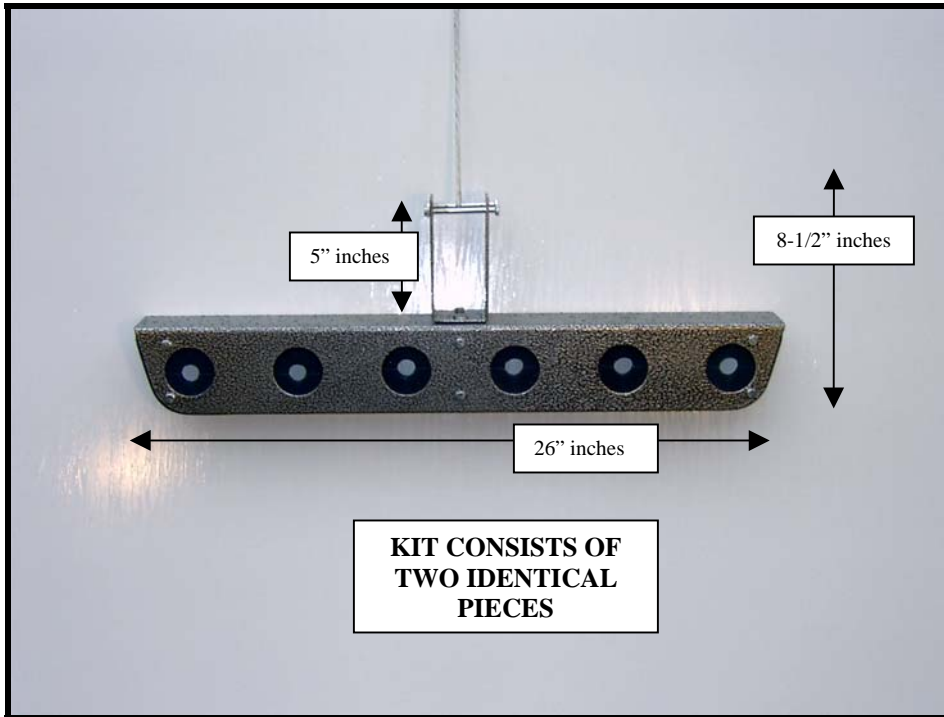

Specifications for Rack'em products:

**RA-23  
SHOVEL HOLDER**

**Can be mounted to an open trailer  
with the use of a RA-6 rack**